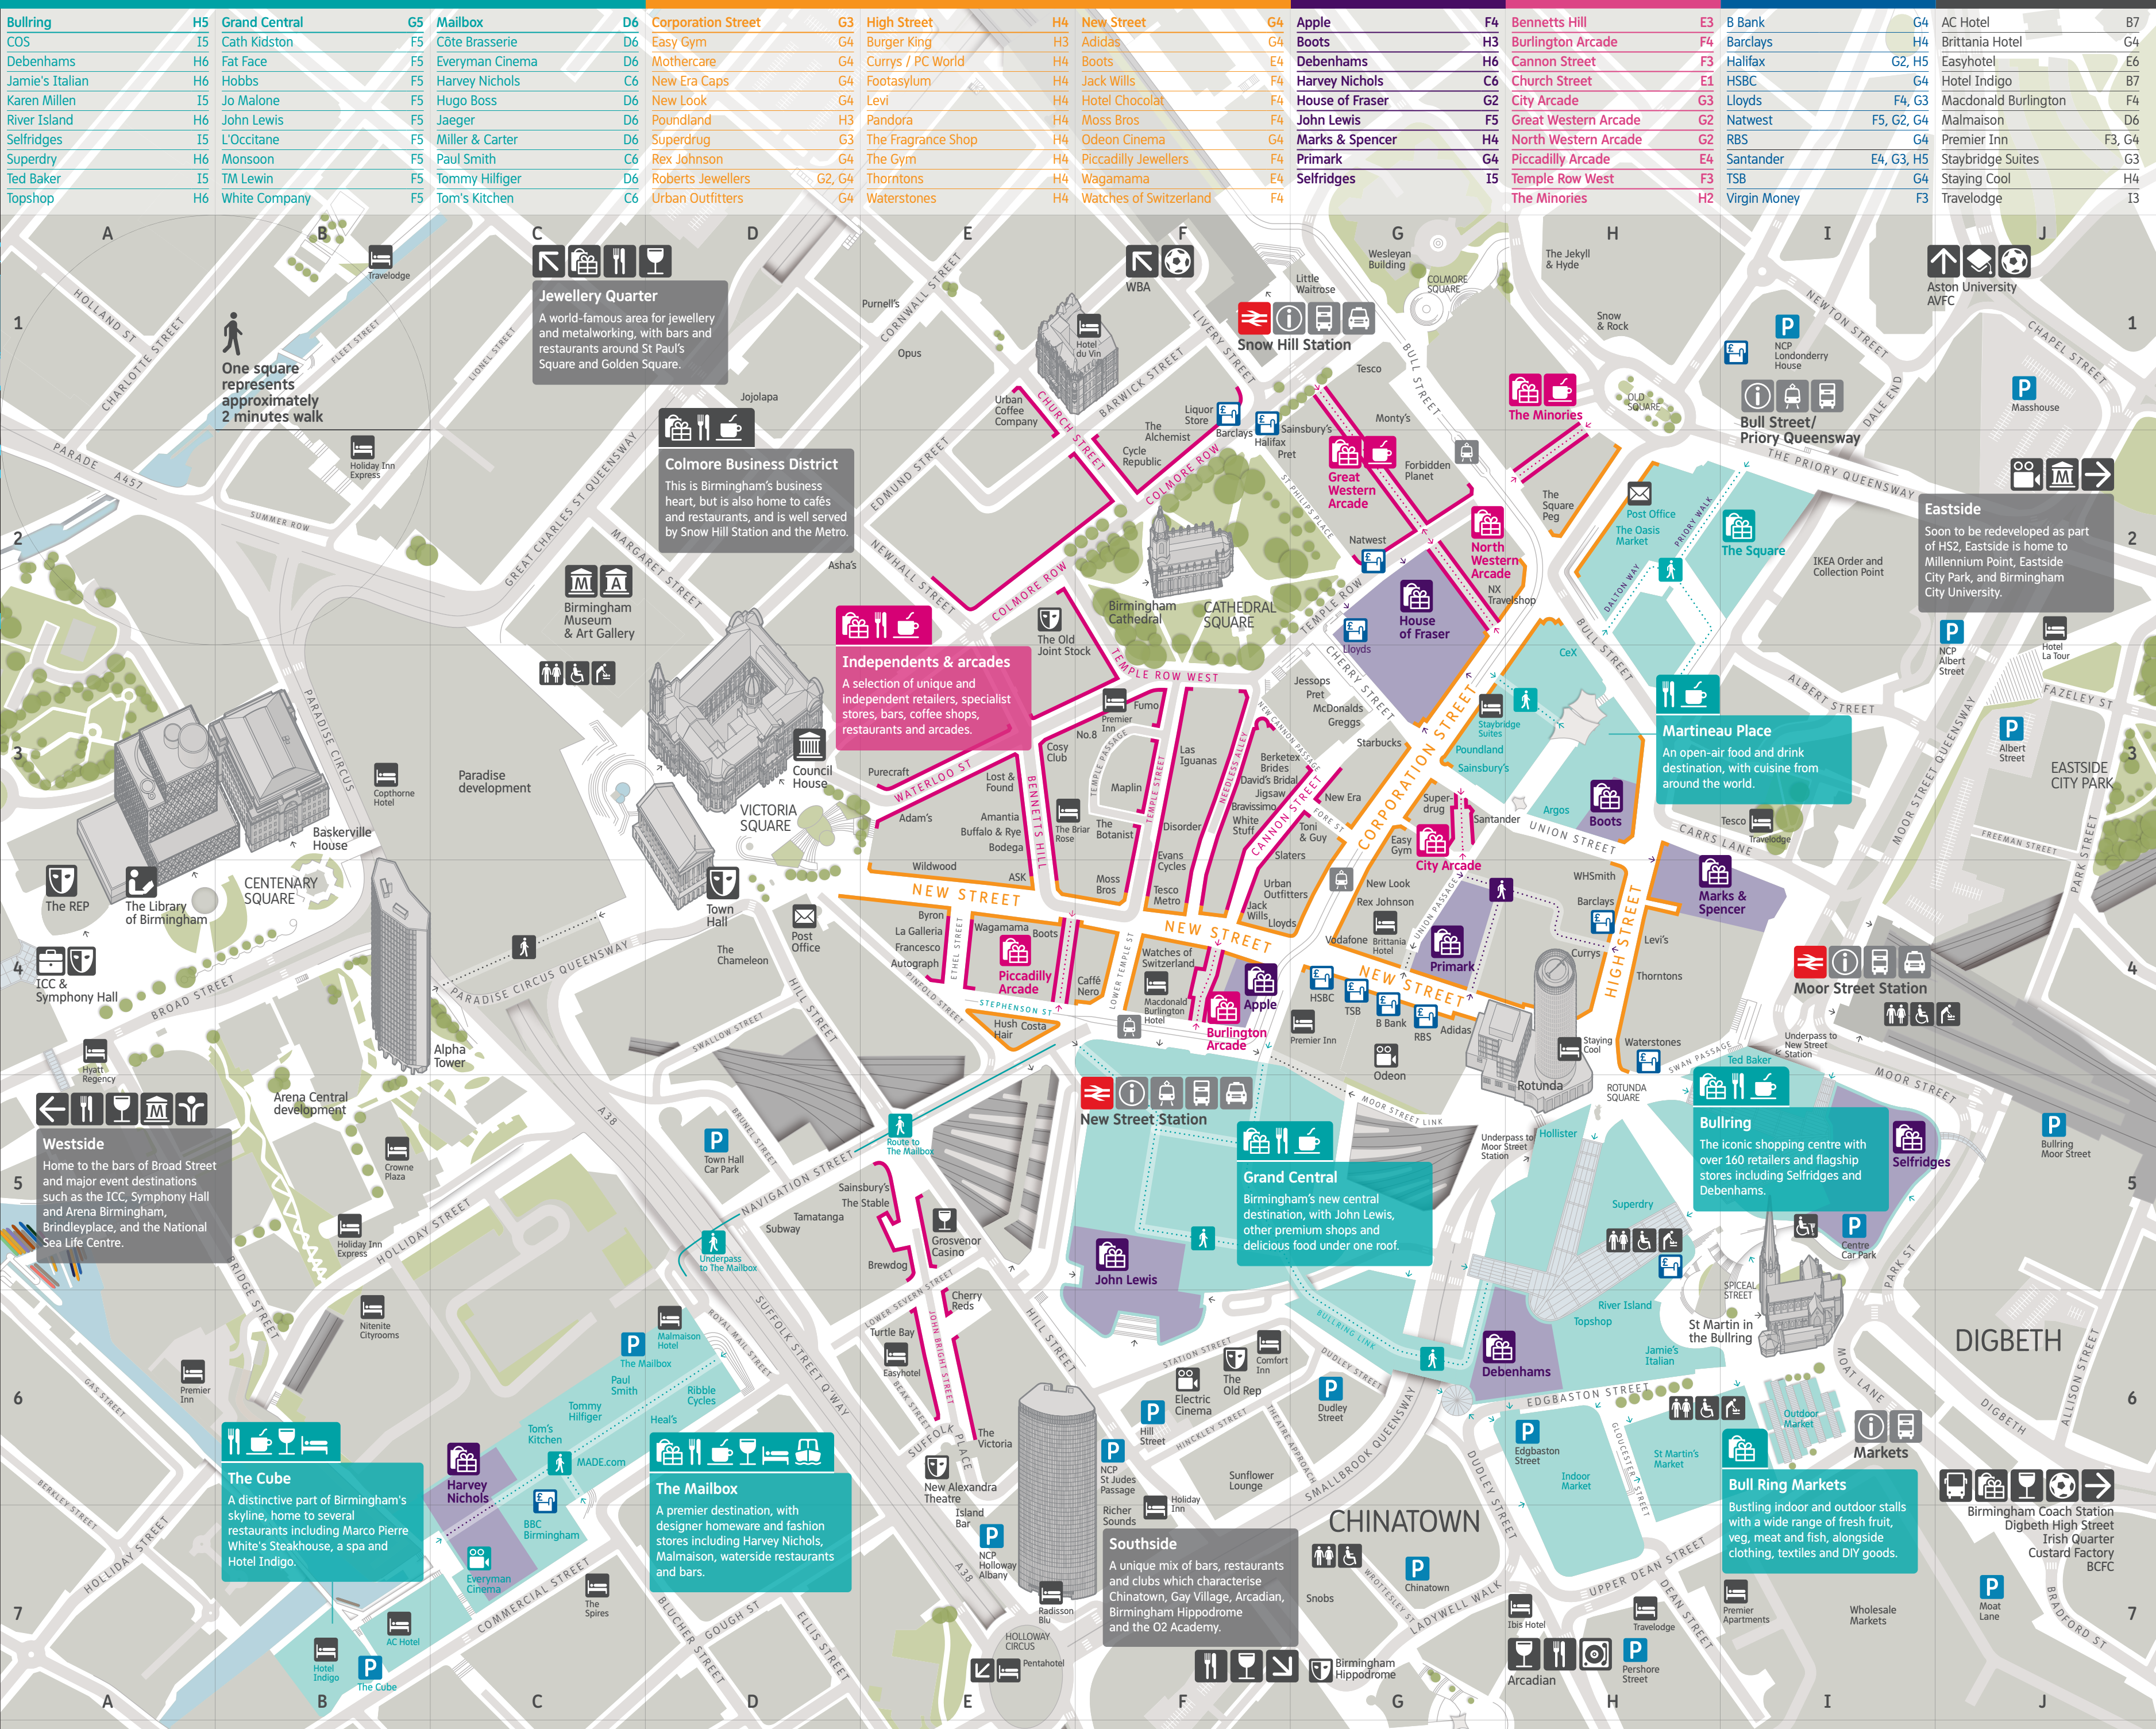

One square represents approximately 2 minutes walk

Jewellery Quarter
A world-famous area for jewellery and metalworking, with bars and restaurants around St Paul's Square and Golden Square.

Colmore Business District
This is Birmingham's business heart, but is also home to cafés and restaurants, and is well served by Snow Hill Station and the Metro.

Independents & arcades
A selection of unique and independent retailers, specialist stores, bars, coffee shops, restaurants and arcades.

Martineau Place
An open-air food and drink destination, with cuisine from around the world.

Bullring
The iconic shopping centre with over 160 retailers and flagship stores including Selfridges and Debenhams.

Grand Central
Birmingham's new central destination, with John Lewis, other premium shops and delicious food under one roof.

The Cube
A distinctive part of Birmingham's skyline, home to several restaurants including Marco Pierre White's Steakhouse, a spa and Hotel Indigo.

The Mailbox
A premier destination, with designer homeware and fashion stores including Harvey Nichols, Malmison, waterside restaurants and bars.

Bull Ring Markets
Bustling indoor and outdoor stalls with a wide range of fresh fruit, veg, meat and fish, alongside clothing, textiles and DIY goods.

Eastside
Soon to be redeveloped as part of H52, Eastside is home to Millennium Point, Eastside City Park, and Birmingham City University.